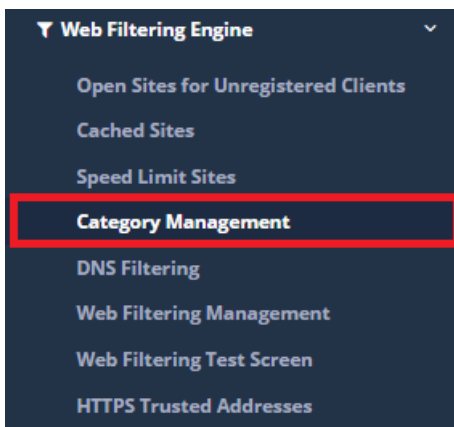

epati

User Defined Categories Management

Product: Antikor v2 - Next Generation Firewall
Configuration Examples

User Defined Categories Management

It is possible for us to create categories of our own rules and we can manage this categories Web /DNS filtering permit/deny.

Network Topology

Configuration

Firstly, click Category Management under the Web Filtering menu.

Category management starts by clicking on the Add button on the Category Management page.

Choose "Manual Data Input", enter category name and later click save.

Category Management - New Record

Source: Manual Data Input

Category Name: Social Media

Cancel Save

Clicking Content List pages to be added are added.

Category Management

User Defined Categories Pre-defined Categories