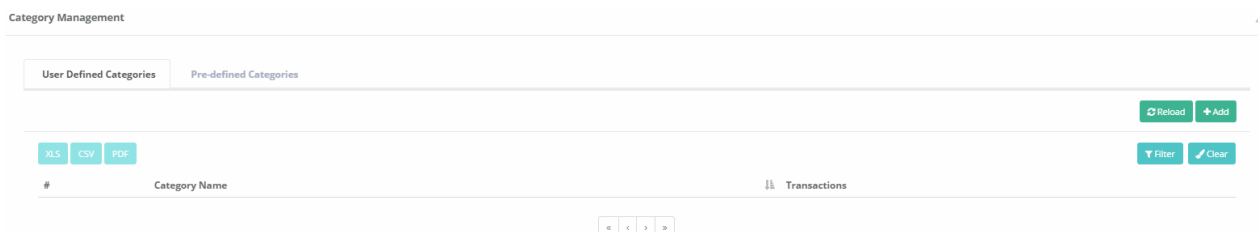

Network Topology

Configuration

Firstly, click Category Management under the Web Filtering menu.

Category management starts by clicking on the Add button on the Category Management page.

Choose "Manual Data Input", enter category name and later click save.

Category Management - New Record

Source: Manual Data Input

Category Name: Social Media

Cancel Save

Clicking Content List pages to be added are added.

Category Management

User Defined Categories Pre-defined Categories