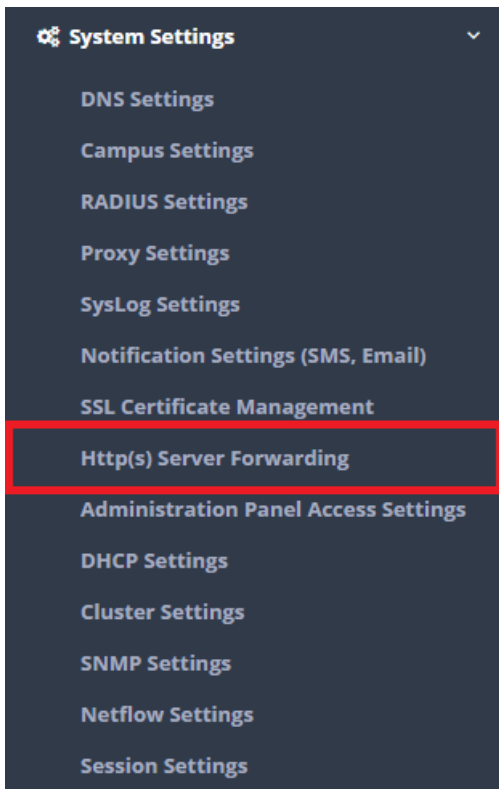

epati

HTTP Server Forwarding

Product: Antikor v2 - Next Generation Firewall

Configuration Examples

HTTP Server Forwarding

This is the section where necessary routing is performed to remedy any access problems encountered in network components, which use the same WAN (real) IP addresses and serve persons inside and outside the organisation through the IP addresses that they use.

Firstly, click HTTP Server Forwarding under the System Settings menu.

Http(s) Server Forwarding Reload + Add

XLS CSV PDF Filter Clear

#	Status	Domain Name	External IP Address	External Port	URL	Description	Transactions
---	--------	-------------	---------------------	---------------	-----	-------------	--------------

◀ ◻ ▶ ▶

In HTTP(s) Server Forwarding page, new register can be created or can arranged. For this click “add” button.

Status	<input checked="" type="checkbox"/> Active
Domain Name	<input type="text" value="antikor-test"/>
External IP Address	<input type="text" value="IPv4 193.193.111.111"/>
External Port	<input type="text" value="80"/>
Protocol	<input checked="" type="radio"/> Http <input type="radio"/> Https <input type="radio"/> Https - SSL Offload
SSL Certificate	<input type="text" value="Select..."/>
URL	<input type="text" value="http://10.33.33.5"/>
Description	<input type="text" value="Antikor-Test-Server"/>