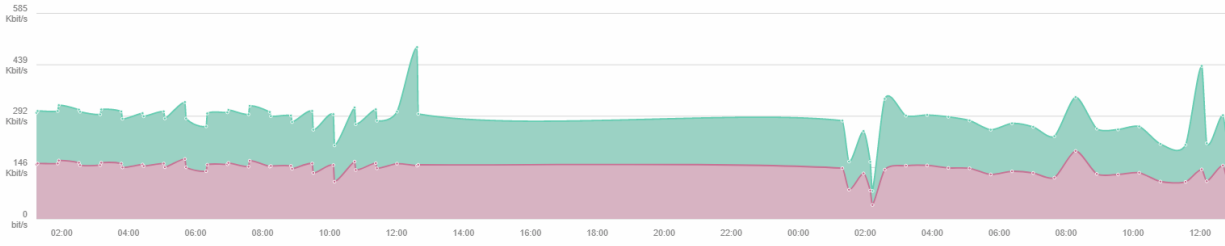

Ethernet Bandwidths

This is a page showing bandwidth usage statistics by selected Ethernet adapters between selected dates.

Starting Date	01.05.2018	00:00
End Date	02.05.2018	23:59
Ethernets	Total	
Show		

Ethernet Bandwidths

ePati Cyber Security Technologies Inc.
Mersin Universitesi Ciftlikkoy Kampusu
Teknopark Idari Binasi Kat: 4 No: 411
Zip Code: 33343 Yenisehir / MERSIN / TURKIYE

www.epati.com.tr
info@epati.com.tr
+90 324 361 02 33
+90 324 361 02 39