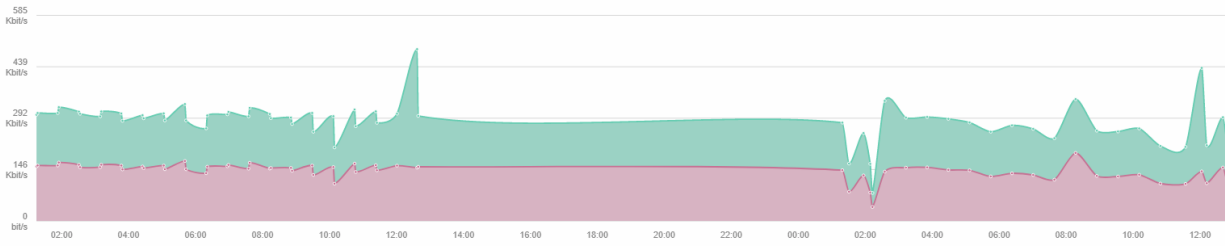

epati

Ethernet Bandwidths

Product: Antikor v2 - Next Generation Firewall
Guides

Ethernet Bandwidths

This is a page showing bandwidth usage statistics by selected Ethernet adapters between selected dates.

Starting Date: 01.05.2018 00:00
 End Date: 02.05.2018 23:59
 Ethernets: Total

Show

Ethernet Bandwidths

FIELD	DESCRIPTION
Starting Date	The start date of the traffic statistics is entered.
End Date	The end date of the traffic statistics is entered.
Ethernets	The ethernet card for which the traffic statistics will be displayed is selected.