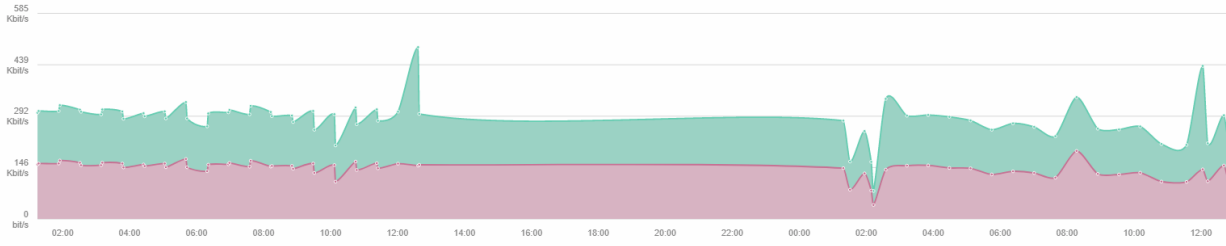

Ethernet Bandwidths

This is a page showing bandwidth usage statistics by selected Ethernet adapters between selected dates.

Starting Date	01.05.2018	00:00
End Date	02.05.2018	23:59
Ethernets	Total	
Show		

Ethernet Bandwidths

epati Information Technologies LLC.

Mersin Üniversitesi Çiftlikköy Kampüsü
Teknopark İdari Binası Kat: 4 No: 411
33343 Yenişehir / Mersin / TURKEY

www.epati.com.tr

info@epati.com.tr

+90 324 361 02 33

+90 324 361 02 39