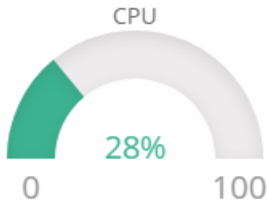

Show Panel Category

The Dashboard instantly shows the following situations:

- System usage,
- Interface status,
- Ethernet bandwidth,
- Network cache memory and Network package status,

System Utilization

System Utilization

Interface Status

Arayüz Durumları

igb0

Atanmamış

0c:c4:7a:6a:84:88

Devredışı

igb1

Atanmamış

0c:c4:7a:6a:84:89

Devredışı

igb2

WAN1

0c:c4:7a:6a:84:8a

Devrede

1000baseT

igb3

Atanmamış

0c:c4:7a:6a:84:8b

Devredışı

Ethernet Bandwidth Utilization